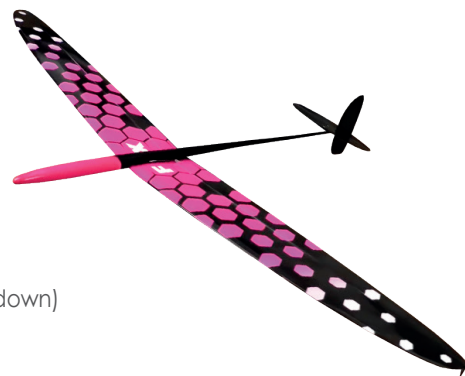

EN	Obtained	weight
	each wing panel	51 g
	joiner	2 g
	fuse	43 g
	horizontal stab	6 g
	rudder	6 g

Initial Setup

CG	62-65mm from LE
Reflex	1mm up ailerons (Aileron throw 8mm up, 6mm down)
Cruise	Ailerons neutral (Aileron throw 10mm up, 6mm down)
Thermal	1-3mm down ailerons plus snap flap (Aileron throw 6mm up, 3mm down)
Snap Flap	4mm down ailerons

CZ	Obtained	váha
	každý křídlový panel	51 g
	joiner	2 g
	fuse	43 g
	horizontal stab	6 g
	směrovka	6 g

Počáteční nastavení

CG	62-65mm from LE
Reflex	1mm up ailerons (Aileron throw 8mm up, 6mm down)
Cruise	Ailerons neutral (Aileron throw 10mm up, 6mm down)
Thermal	1-3mm down ailerons plus snap flap (Aileron throw 6mm up, 3mm down)
Snap Flap	4mm down ailerons